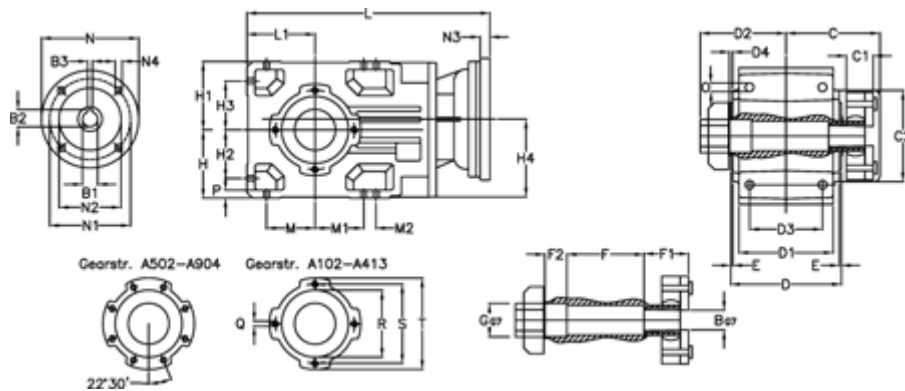

Article number: 296003515066425

Description: Bevel helical gearbox  
A353QF40-150,6-P71B5

## Measures

B = 40	D1 = 166	F2 = 53	L = 417.0	N3 = 4,5
B1 = 14	D2 = 80	G = 42	L1 = 100	N4 = M8x16
B2 = 16.3	D3 = 135	GA = 43	M = 73.0	O = 12.0
B3 = 5	d4 = 5.0	H = 100	M1 = 73.0	P = 11
C = 70.0	Description = A353 QF-xx P71 B5	H1 = 100	M2 = 11	Q = M10x17
C1 = 24	E = 3.5	H2 = 73.0	N = 160	R = 110
C2 = 90.0	F = 12.0	H3 = 73.0	N1 = 130	S = 130
D = 173	F1 = 48.0	H4 = 114.0	N2 = 110	T = 150